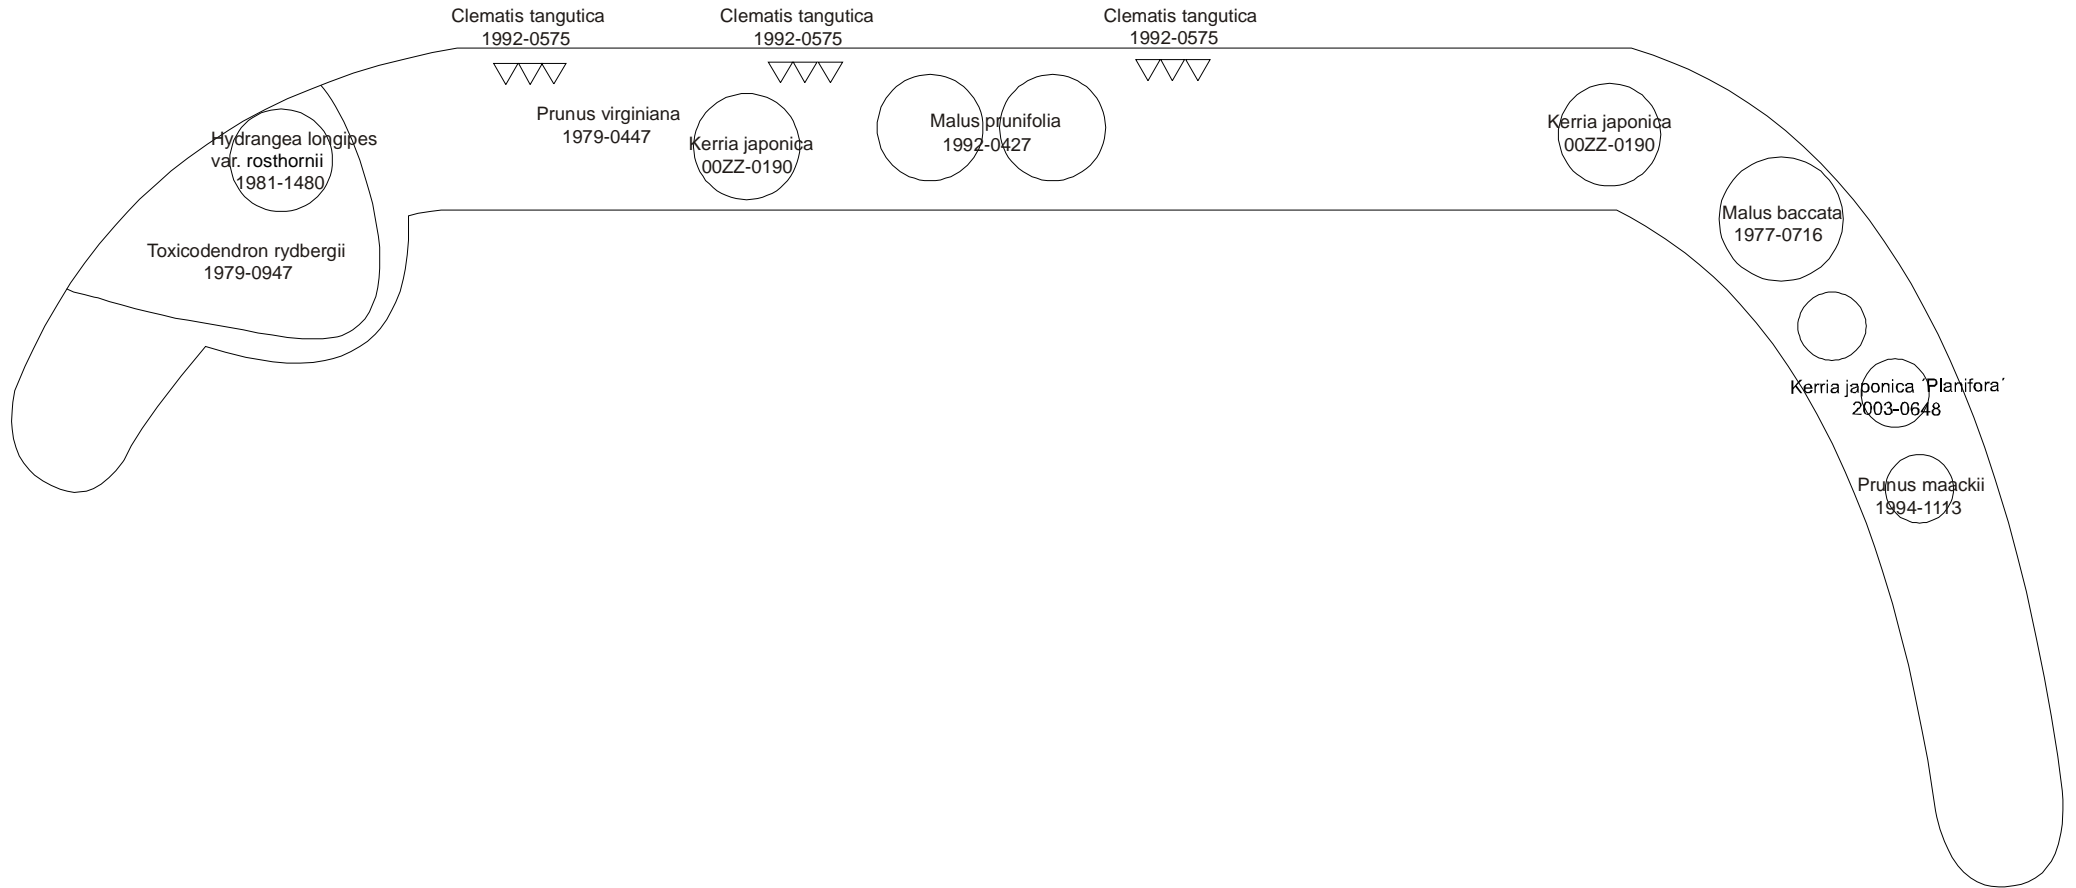

Lohko 172

An inset map shows the location of Lohko 172 within a larger grid system. A north arrow is positioned to the right of the inset map, pointing upwards.

Päivitetty: 27.12.2012 Anneli Vaniala
Inventoitu: 01.10.2012 Henry Väre